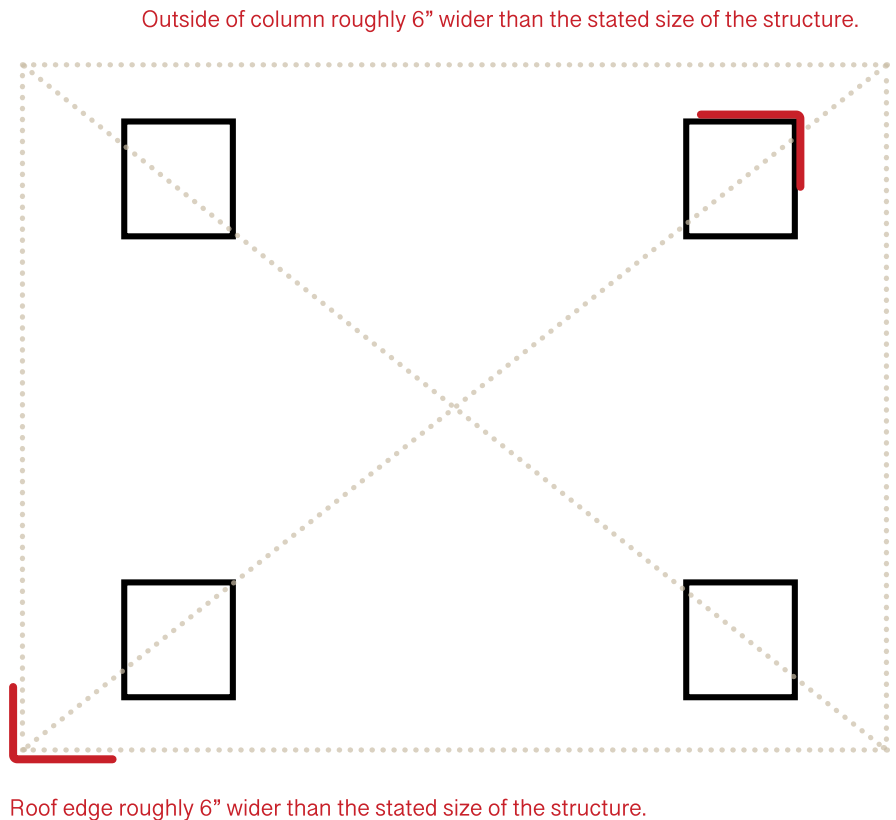

- 8' x 8' – 8' x 20'
- 10' x 10' – 10' x 24'
- 12' x 12' – 12' x 28'
- 14' x 14' – 14' x 32'
- 16' x 16' – 16' x 32'

Sizes

2. CHOOSE YOUR POST

Standard Post

6" Post Base

36" Decor Post Base

Tapered Post

White