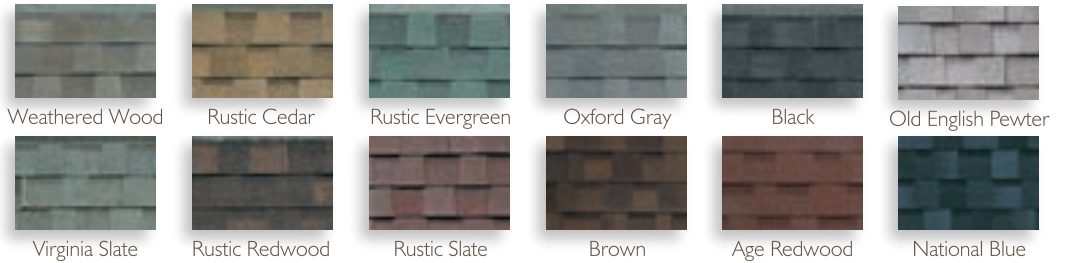

# CHOOSE ROOF STYLES AND MATERIALS

Standard Roof

Pagoda Roof

Asphalt Shingles

Metal Roof

Rubber Slate Shingles

Cedar Shake

## Paint Colors