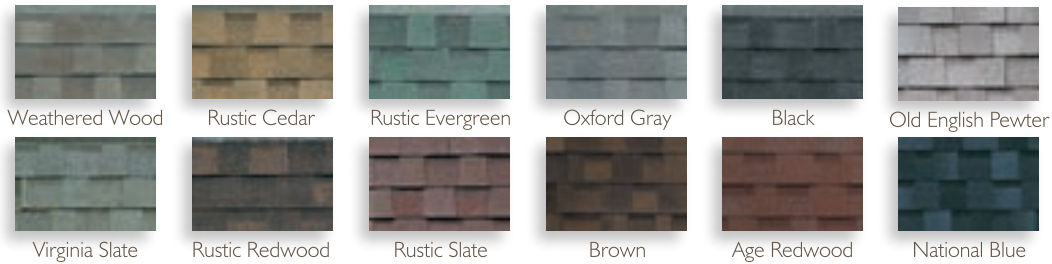

# CHOOSE ROOF STYLES AND MATERIALS

Standard Roof

Pagoda Roof

Asphalt Shingles

Weathered Wood

Rustic Cedar

Rustic Evergreen

Oxford Gray

Black

Old English Pewter

Virginia Slate

Rustic Redwood

Rustic Slate

Brown

Age Redwood

National Blue

Metal Roof

Clay

Black

Red

Blue

Charcoal

Evergreen

Rubber Slate Shingles

## – DECKING COLORS –

Amberwood

Black Walnut

Driftwood Gray

Harbor Gray

Rosewood

Sand Castle

Teakwood