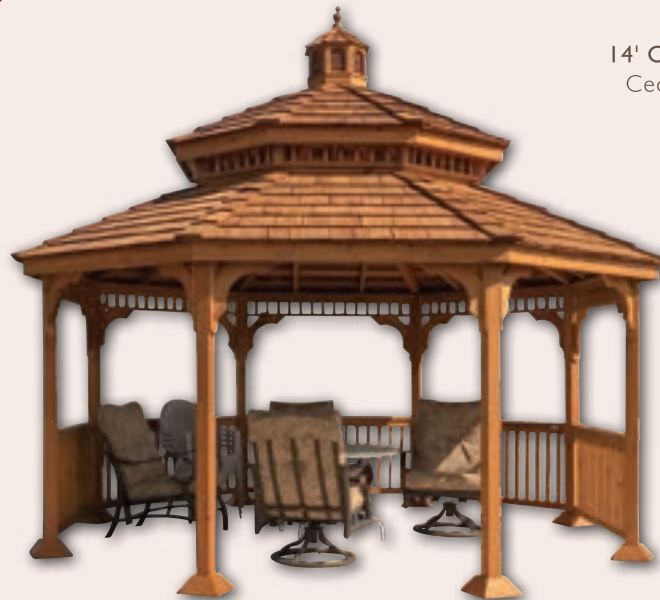

12' P.T. Octagon
VA Slate Shingle, Pagoda Roof,
Deluxe Rails, Turned Post,
Victorian Braces, Clear Stain

Octagon WOOD GAZEBOS

A classic shape with all the style and charm you expect, our octagon gazebos provide the perfect setting any time of day. Available in several sizes, your octagon gazebo may include screens, Victorian braces, custom paint and other special options and features – for a truly unique gazebo that fits into your landscape perfectly.

14' Cedar Octagon (No Floor)
Cedar Shingle, Pagoda Roof,
Cedar Stain